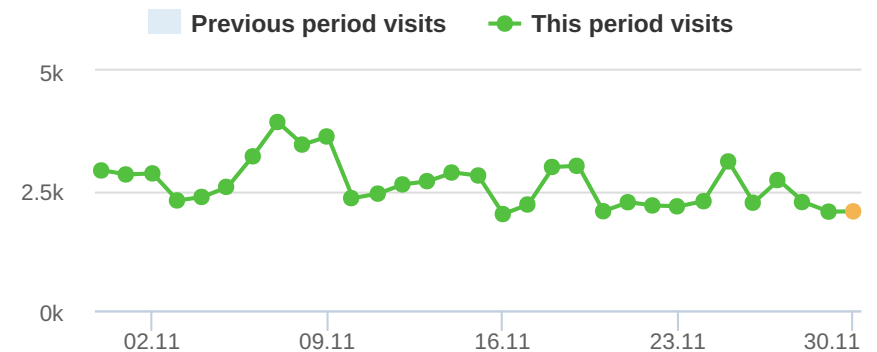

Analytics

Analytics

17,884
 ▼ -4%
 Site visits

78,604
 ▼ -4%
 Page views

4.40
 ▲ +1%
 Pages / Visit

45.43%
 ▲ +3.16%
 New visits

Referrers	Visits
google	8,088
(direct)	6,603
facebook.com	498
bing	484
m.facebook.com	387

Keywords	Visits
colour in your life	265
put some colour in your life	79
color in your life	61

Pages	Views
/tv-show/	9,130
/	8,387
/tv-show/season-11/	2,054
/tv-show/season-10/	1,955
/gallery/	1,896

Countries	Visits
Australia	9,709
United States	3,183
United Kingdom	1,394
Canada	736
New Zealand	624